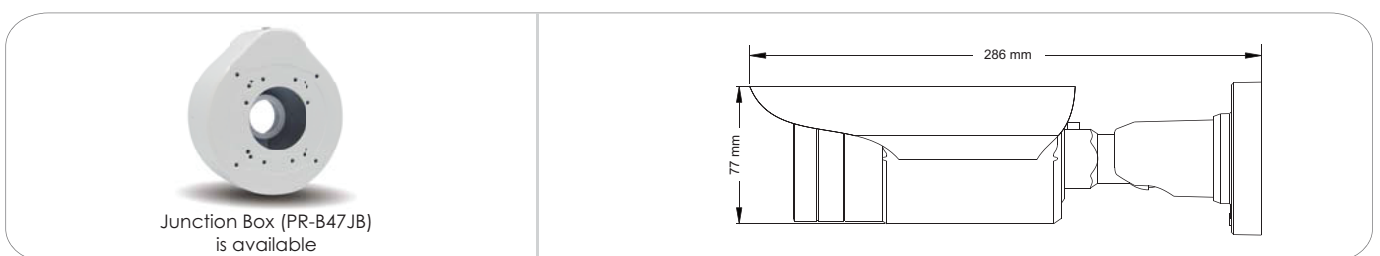

Main Features:

- Sensor: 1/3" 4 Mega-Pixel
- Selectable Output: 4MP AHD
- Lens: 3.6mm Mega-Pixel Fixed
- True Day & Night – ICR
- IR Range: 30m (3 Array LED)
- IP66
- CoC Support
- Weight: 380g
- Power: DC 12V, ~360mA

Junction Box (PR-B37JB)
is available

AHD IR BULLET CAMERA VARI-FOCAL LENS

I4-340AHDVF

MODEL	I4-340AHDVF
Image Sensor	1/3" 4MP Sensor
Effective Pixels	2688(H)×1520(V)
Scanning System	Progressive
Resolution	Digital: 2560x1440
Min. Illumination	0.01Lux
Day & Night	True Day&Night (ICR)
IR LED	4 LED Array (40m)
OSD Menu	Available via CoC Only (12 Languages)
CoC Support	Yes
Day & Night Mode	EXT, Color, B&W, Auto
Backlight Compensation	Off/BLC/HSBLC
S/N Ratio	≥50dB (AGC Off)
White Balance	ATW,AWC,Indoor,Outdoor,Manual
Noise Reduce	2D-DNR
Video Output	AHD
Defog	Not Available
Privacy Mask	Not Available
Motion Detection	Not Available
D-Effect	Not Available
Lens	2.8-12mm
Power	DC12V±10%, ~450mA
Operation Temp.	-30°C~+50°C
Waterproof	IP66
Dimension	286*77*85.6mm
Net weight	836g

Main Features:

- Sensor: 1/3" 4 Mega-Pixel
- Output: 4MP AHD
- Lens: 2.8-12mm Mega-Pixel Vari-Focal
- True Day & Night – ICR
- IR Range: 40m (4 Array LED)
- IP66
- CoC Support
- Weight: 836g
- Power: DC 12V, ~450mA