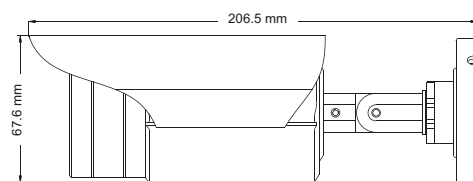

Main Features:

- Sensor: 1/3" 4 Mega-Pixel
- Selectable Output: 4MP AHD
- Lens: 3.6mm Mega-Pixel Fixed
- True Day & Night – ICR
- IR Range: 30m (3 Array LED)
- IP66
- CoC Support
- Weight: 380g
- Power: DC 12V, ~360mA