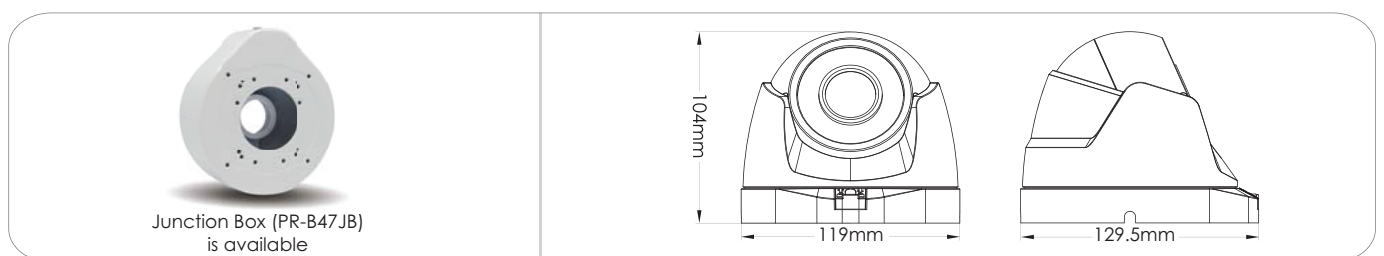

Main Features:

- Sensor: 1/3", 4 Mega-Pixel
- Output: 4MP AHD
- Lens: 3.6mm Mega-Pixel Fixed
- True Day & Night – ICR
- IR Range: 20m (2 Array LED)
- IP66
- CoC Support
- Weight: 270g
- Power: DC 12V, ~280mA

AHD IR DOME CAMERA VARI-FOCAL LENS

DI-340AHDVF

MODEL	DI-340AHDVF
Image Sensor	1/3" 4MP Sensor
Effective Pixels	2688(H)×1520(V)
Scanning System	Progressive
Resolution	Digital:2560x1440
Min. Illumination	0.01Lux
Day & Night	True Day&Night (ICR)
IR LED	3 LED Array (25m)
OSD Menu	Available via CoC Only (12 Languages)
CoC Support	Yes
Day & Night Mode	EXT, Color, B&W, Auto
Backlight Compensation	Off/BLC/HSBLC
S/N Ratio	≥50dB (AGC Off)
White Balance	ATW,AWC,Indoor,Outdoor,Manual
Noise Reduce	2D-DNR
Video Output	AHD
Defog	Not Available
Privacy Mask	Not Available
Motion Detection	Not Available
D-Effect	Not Available
Lens	2.8-12mm
Power	DC12V±10%, ~360mA
Operation Temp.	-30°C~+50°C
Waterproof	IP66
Dimension	129.5*119*104mm
Net weight	476g

Main Features:

- Sensor: 1/3" 4 Mega-Pixel
- Selectable Output: 4MP AHD
- Lens: 2.8-12mm Mega-Pixel Fixed
- True Day & Night – ICR
- IR Range: 25m (3 Array LED)
- IP66
- CoC Support
- Weight: 476g
- Power: DC 12V, ~360mA

Main Features:

- Sensor: 1/3" 4 Mega-Pixel
- Selectable Output: 4MP AHD
- Lens: 3.6mm Mega-Pixel Fixed
- True Day & Night – ICR
- IR Range: 30m (3 Array LED)
- IP66
- CoC Support
- Weight: 380g
- Power: DC 12V, ~360mA