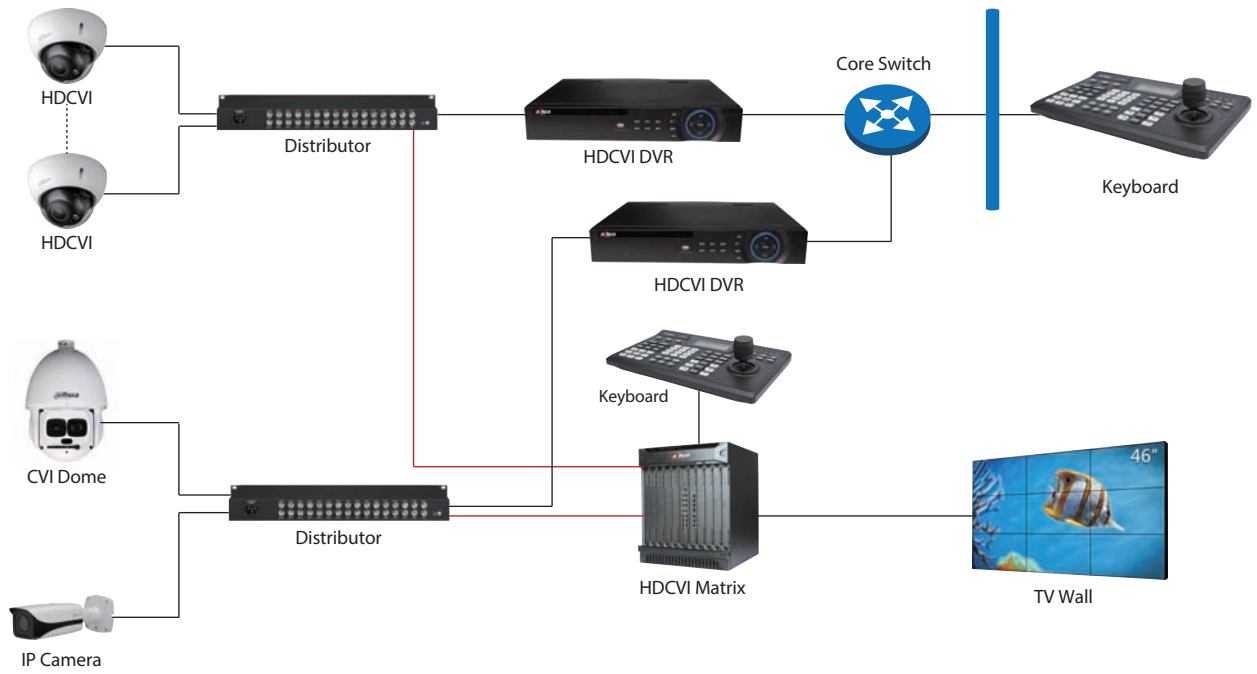

Solution

HDCVI+Matrix Solution