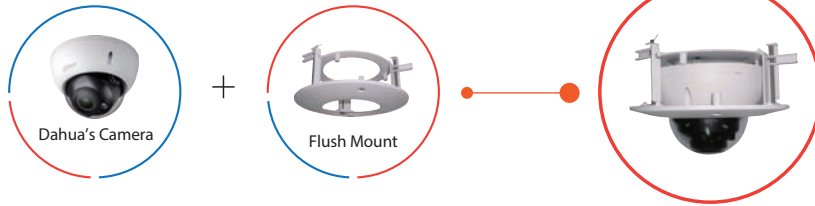

Camera Installation

• In-Ceiling Installation 1