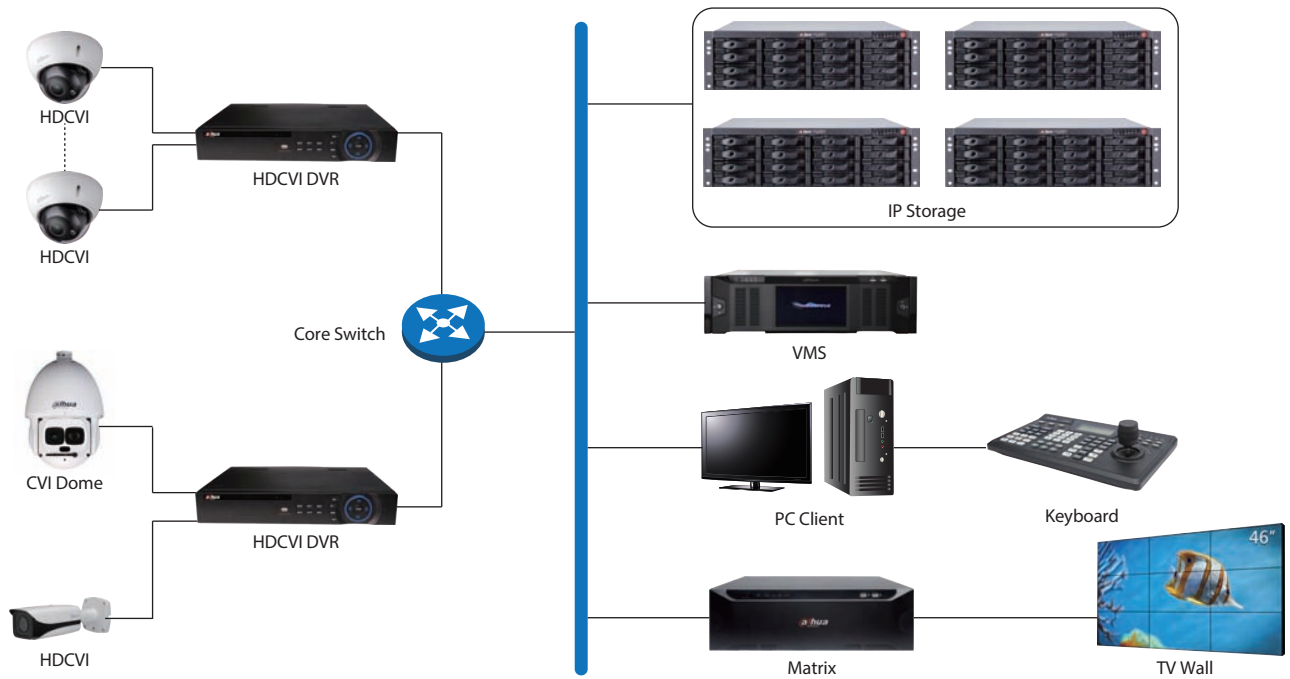

HDCVI (HD Analog) Solution