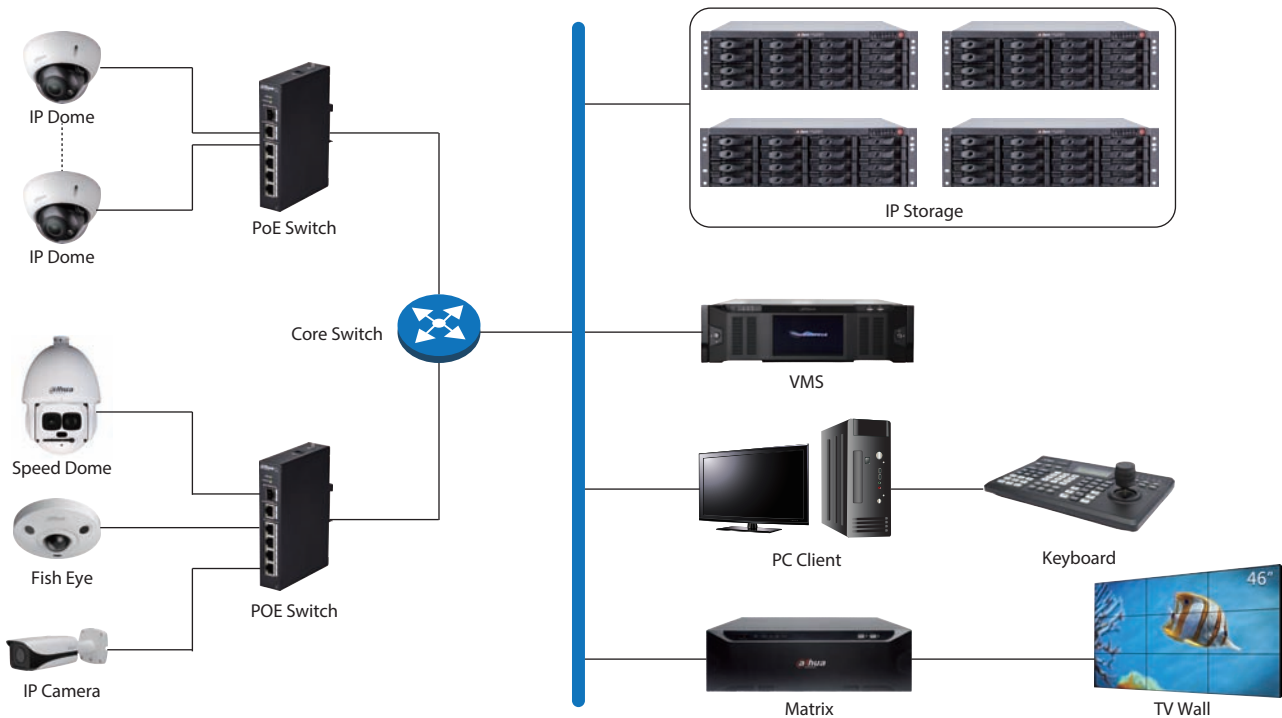

Solution

IP Solution