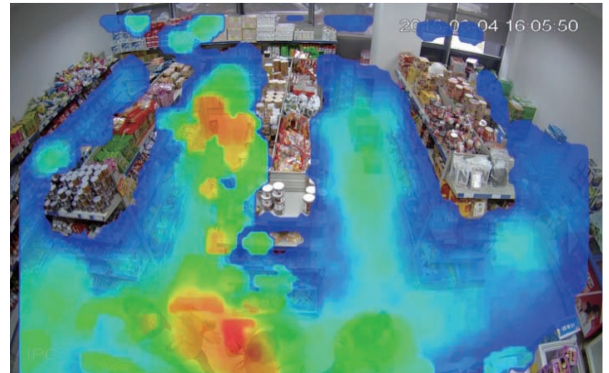

4K

Keyboard Control

View more details with E-PTZ control

enter: 0  
leave: 0

People Counting

Heat map function shows which area is the hottest motion, helps customer to perform business analysis