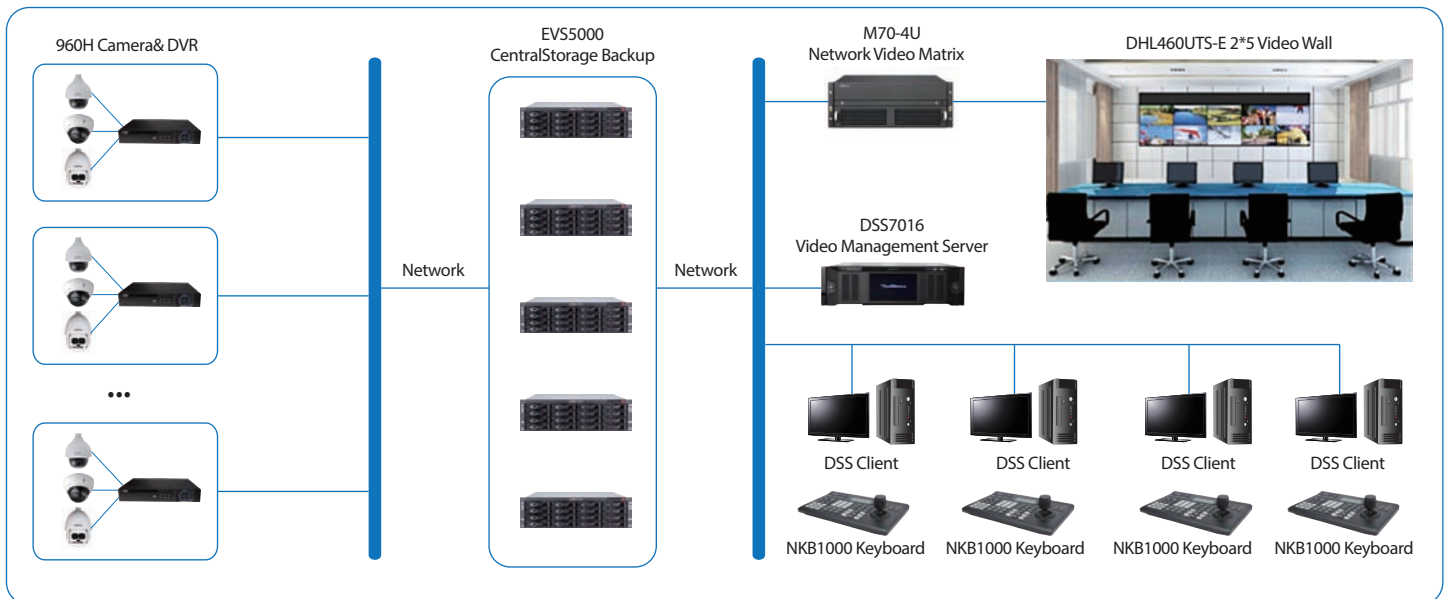

## Video Wall

It supports up to 40 video-wall display units, which can be configured up to 20 rows and 20 columns. For the video input, there are two kinds: The first is the local video, which supports BNC, VGA, DVI, HDMI and SDI input. The other is network video, for example, IPC, DVR, NVR, etc. At the same time the video wall can control the switching operation of an external video matrix.

## HDCVI+Matrix Solution

## Romania Casino Surveillance Project

Products	Qty.	Remark
HDCVI camera	213	61 in ceiling PTZ cameras, 145 dome camera, 7 fixed camera
HDCVI DVR	13	HCVR7816S, 16ch, 8 HDDs for each DVR
HDCVI distributor	205	TP2600, 1 to 3 splitter
Surveillance Monitor	16	DHL46, 46" monitor
Video Matrix	2	M60, connect HDCVI camera, output to monitors
Keyboard	8	NKB3000, touch screen keyboard