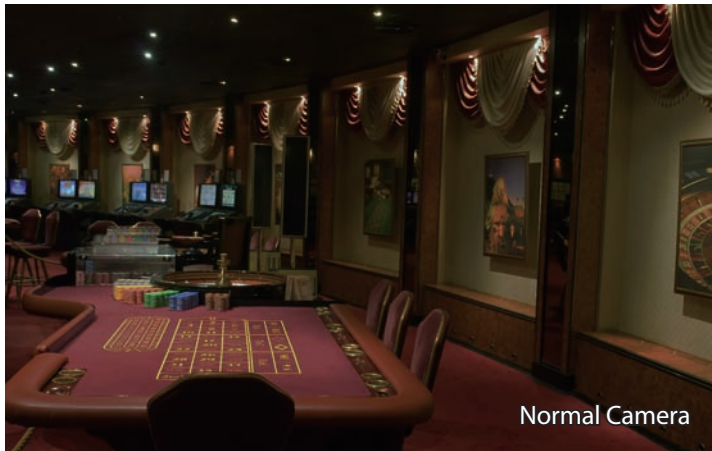

Star Light

With an incredible high frame rate of up to 60 frames per second, The camera can capture fast moving objects in high resolution.